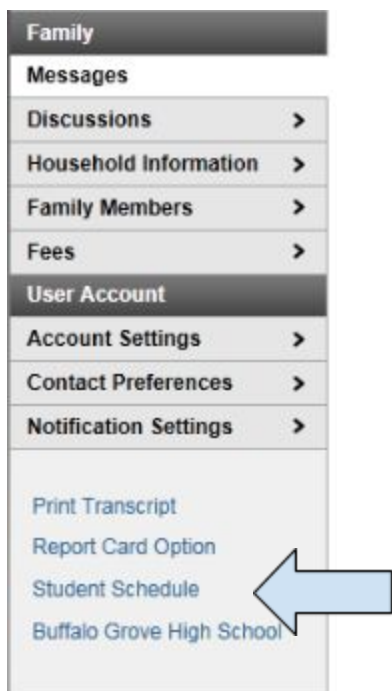

Infinite Campus

To access Infinite Campus click on the link or copy and paste the web address into a web browser. https://ic.d214.org/campus/portal/township_214.jsp

Login with your student's NetID - first initial of the first name, last name (up to 15 characters-no hyphens) and the last four digits of the student id - Example: tswift1234

The default password is your student's six digit birthday. Example: 010103

This will bring you to the following page

Select Student Schedule

Note if your registration is not complete, you will not have the option for Student Schedule. You will see a message listing the missing items.